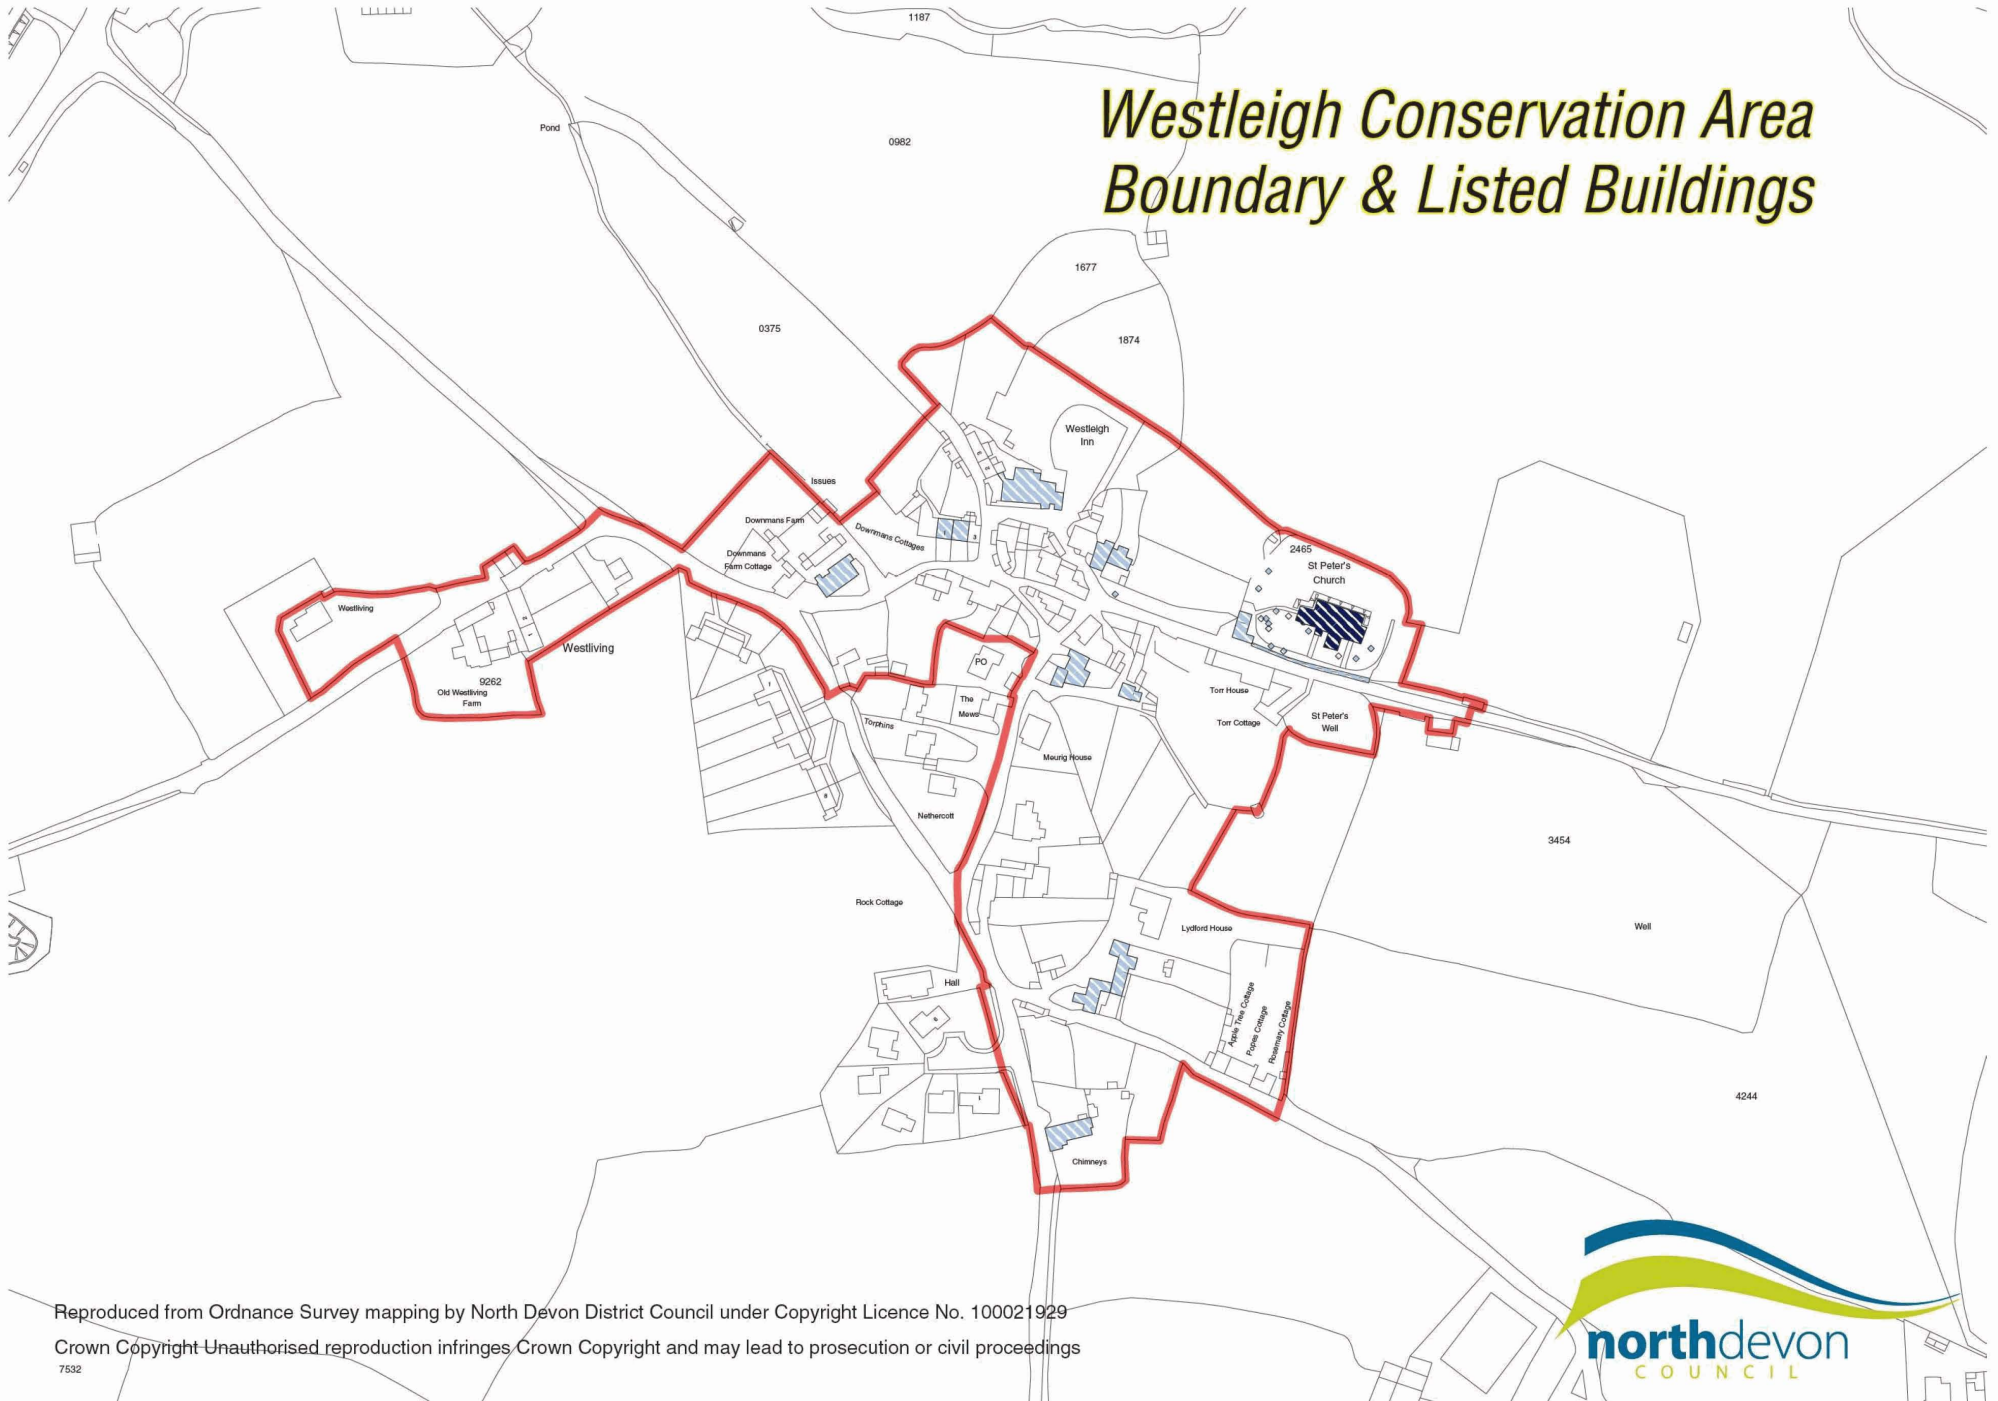

Westleigh Conservation Area Boundary & Listed Buildings

Reproduced from Ordnance Survey mapping by North Devon District Council under Copyright Licence No. 100021929
Crown Copyright Unauthorised reproduction infringes Crown Copyright and may lead to prosecution or civil proceedings