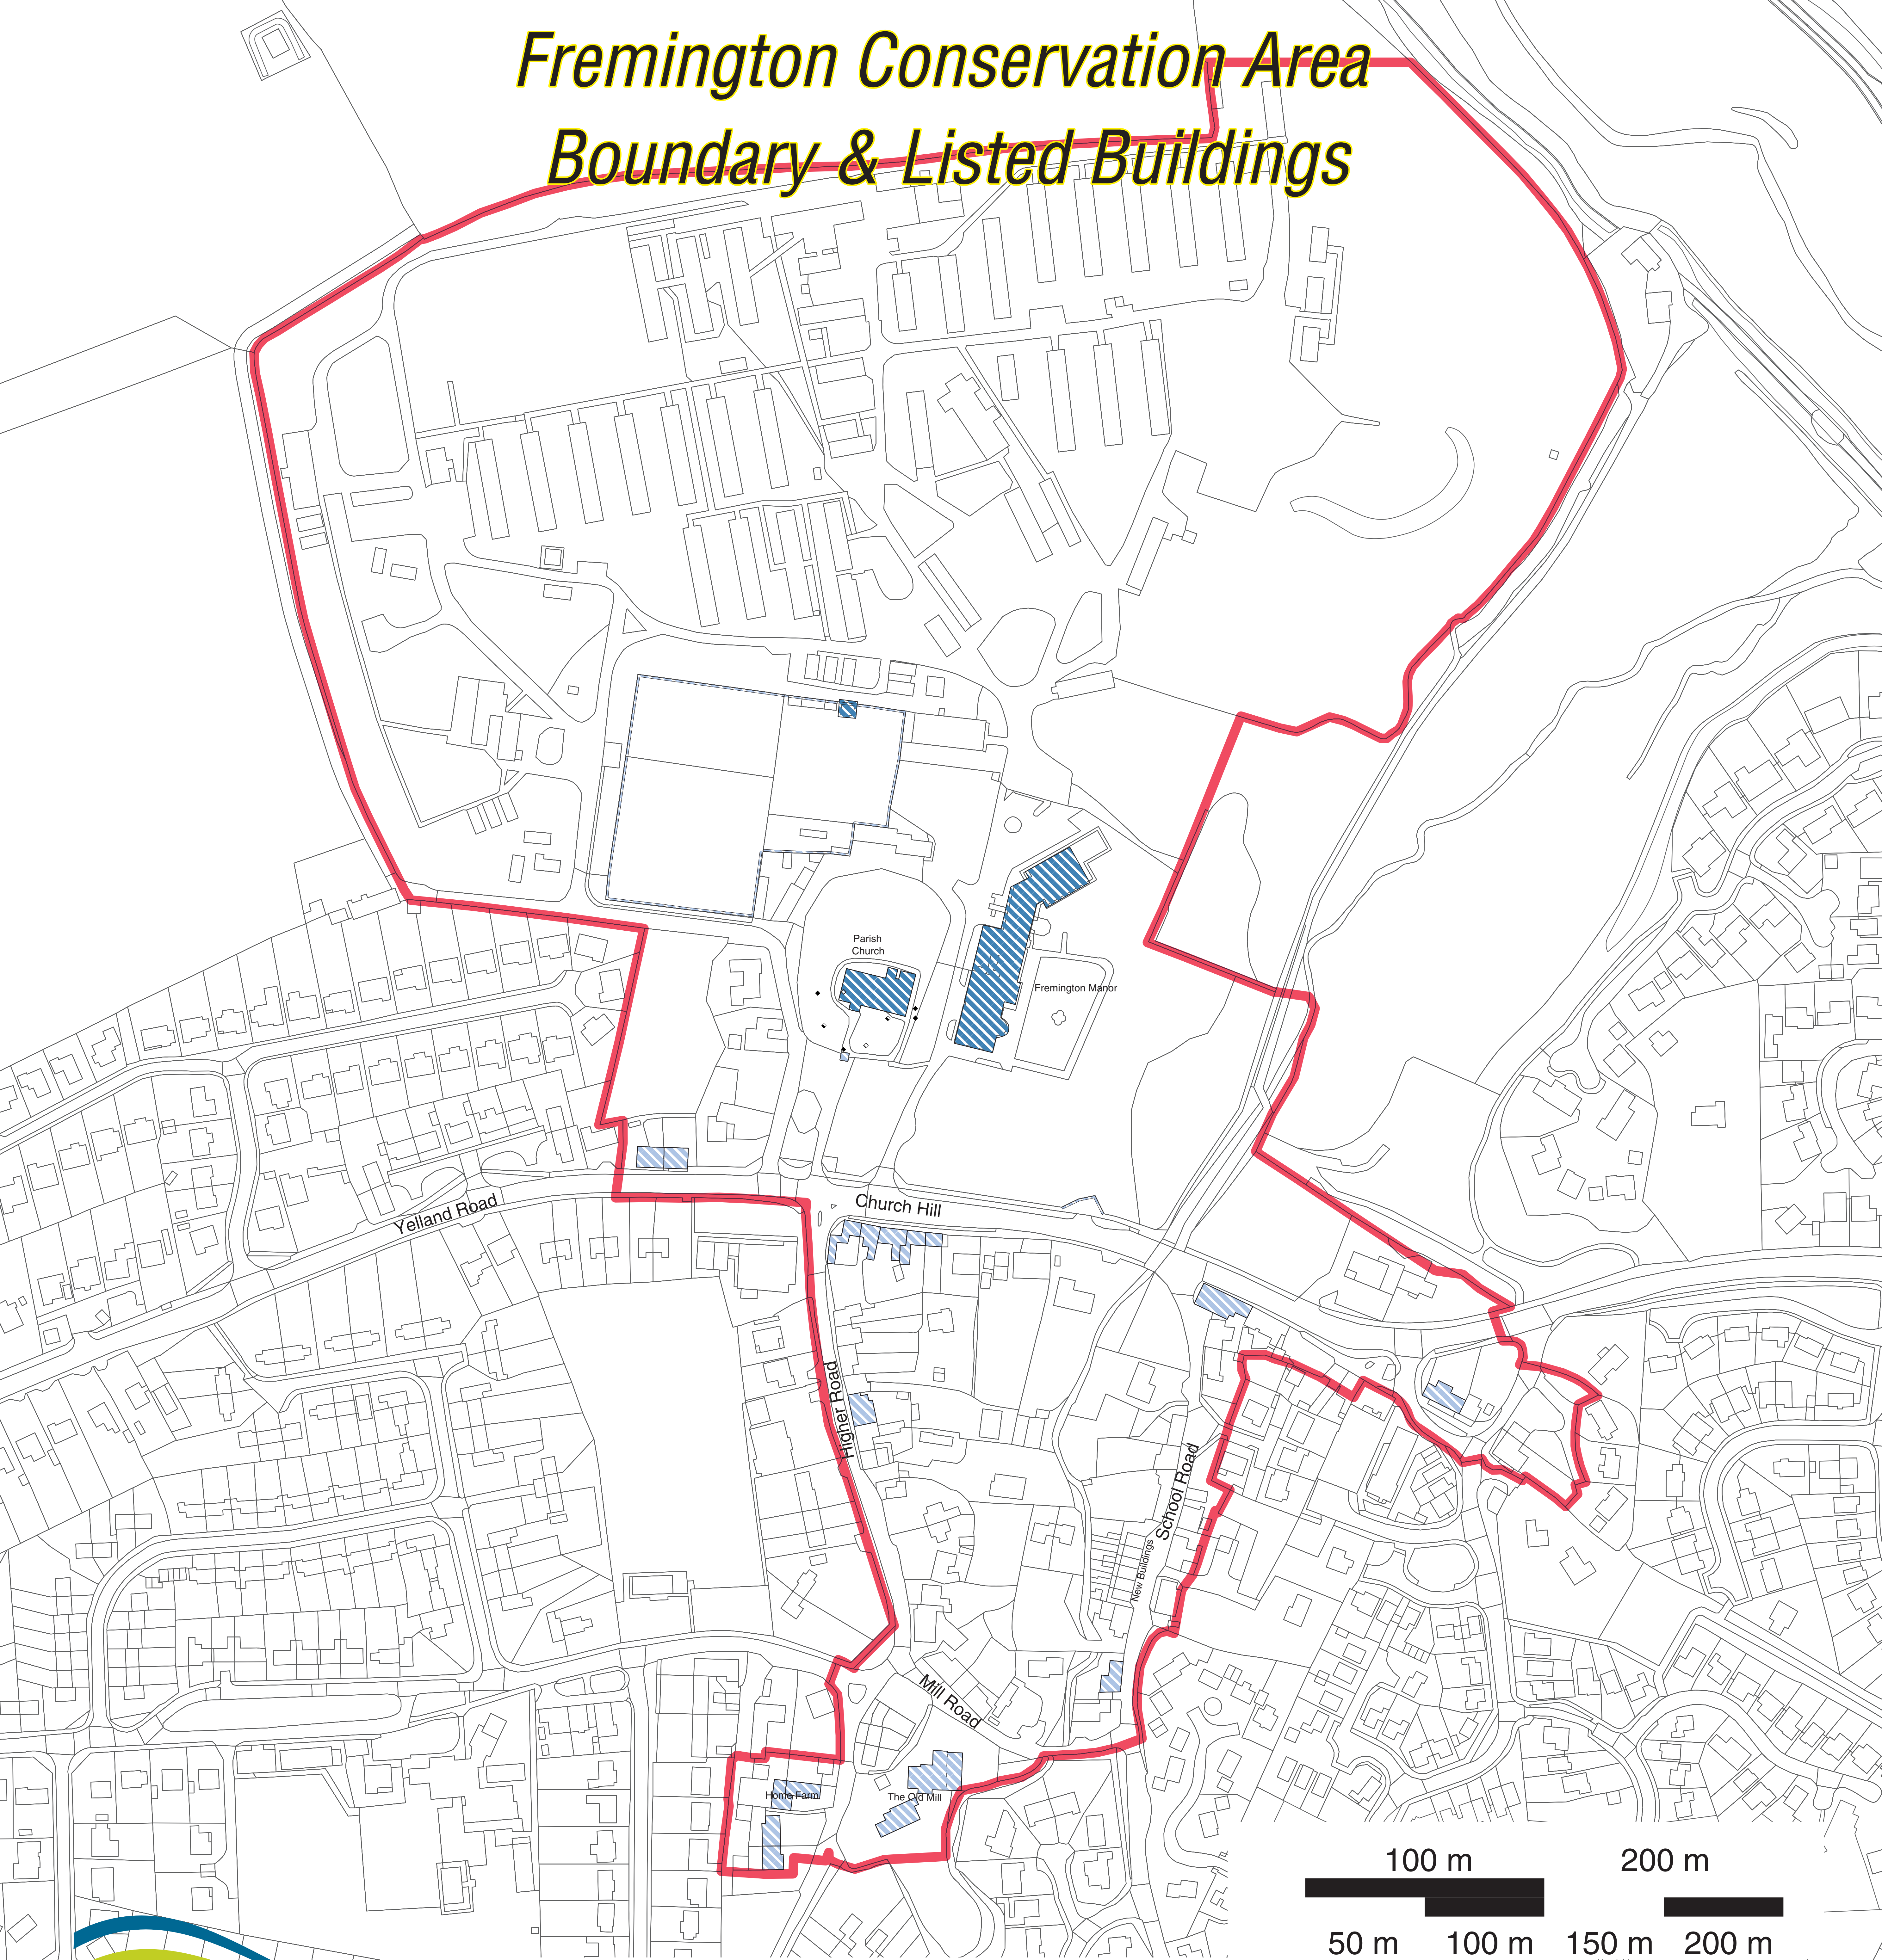

# Fremington Conservation Area Boundary & Listed Buildings

Reproduced from Ordnance Survey mapping by North Devon District Council under Copyright Licence No. 100021929  
Crown Copyright Unauthorised reproduction infringes Crown Copyright and may lead to prosecution or civil proceedings