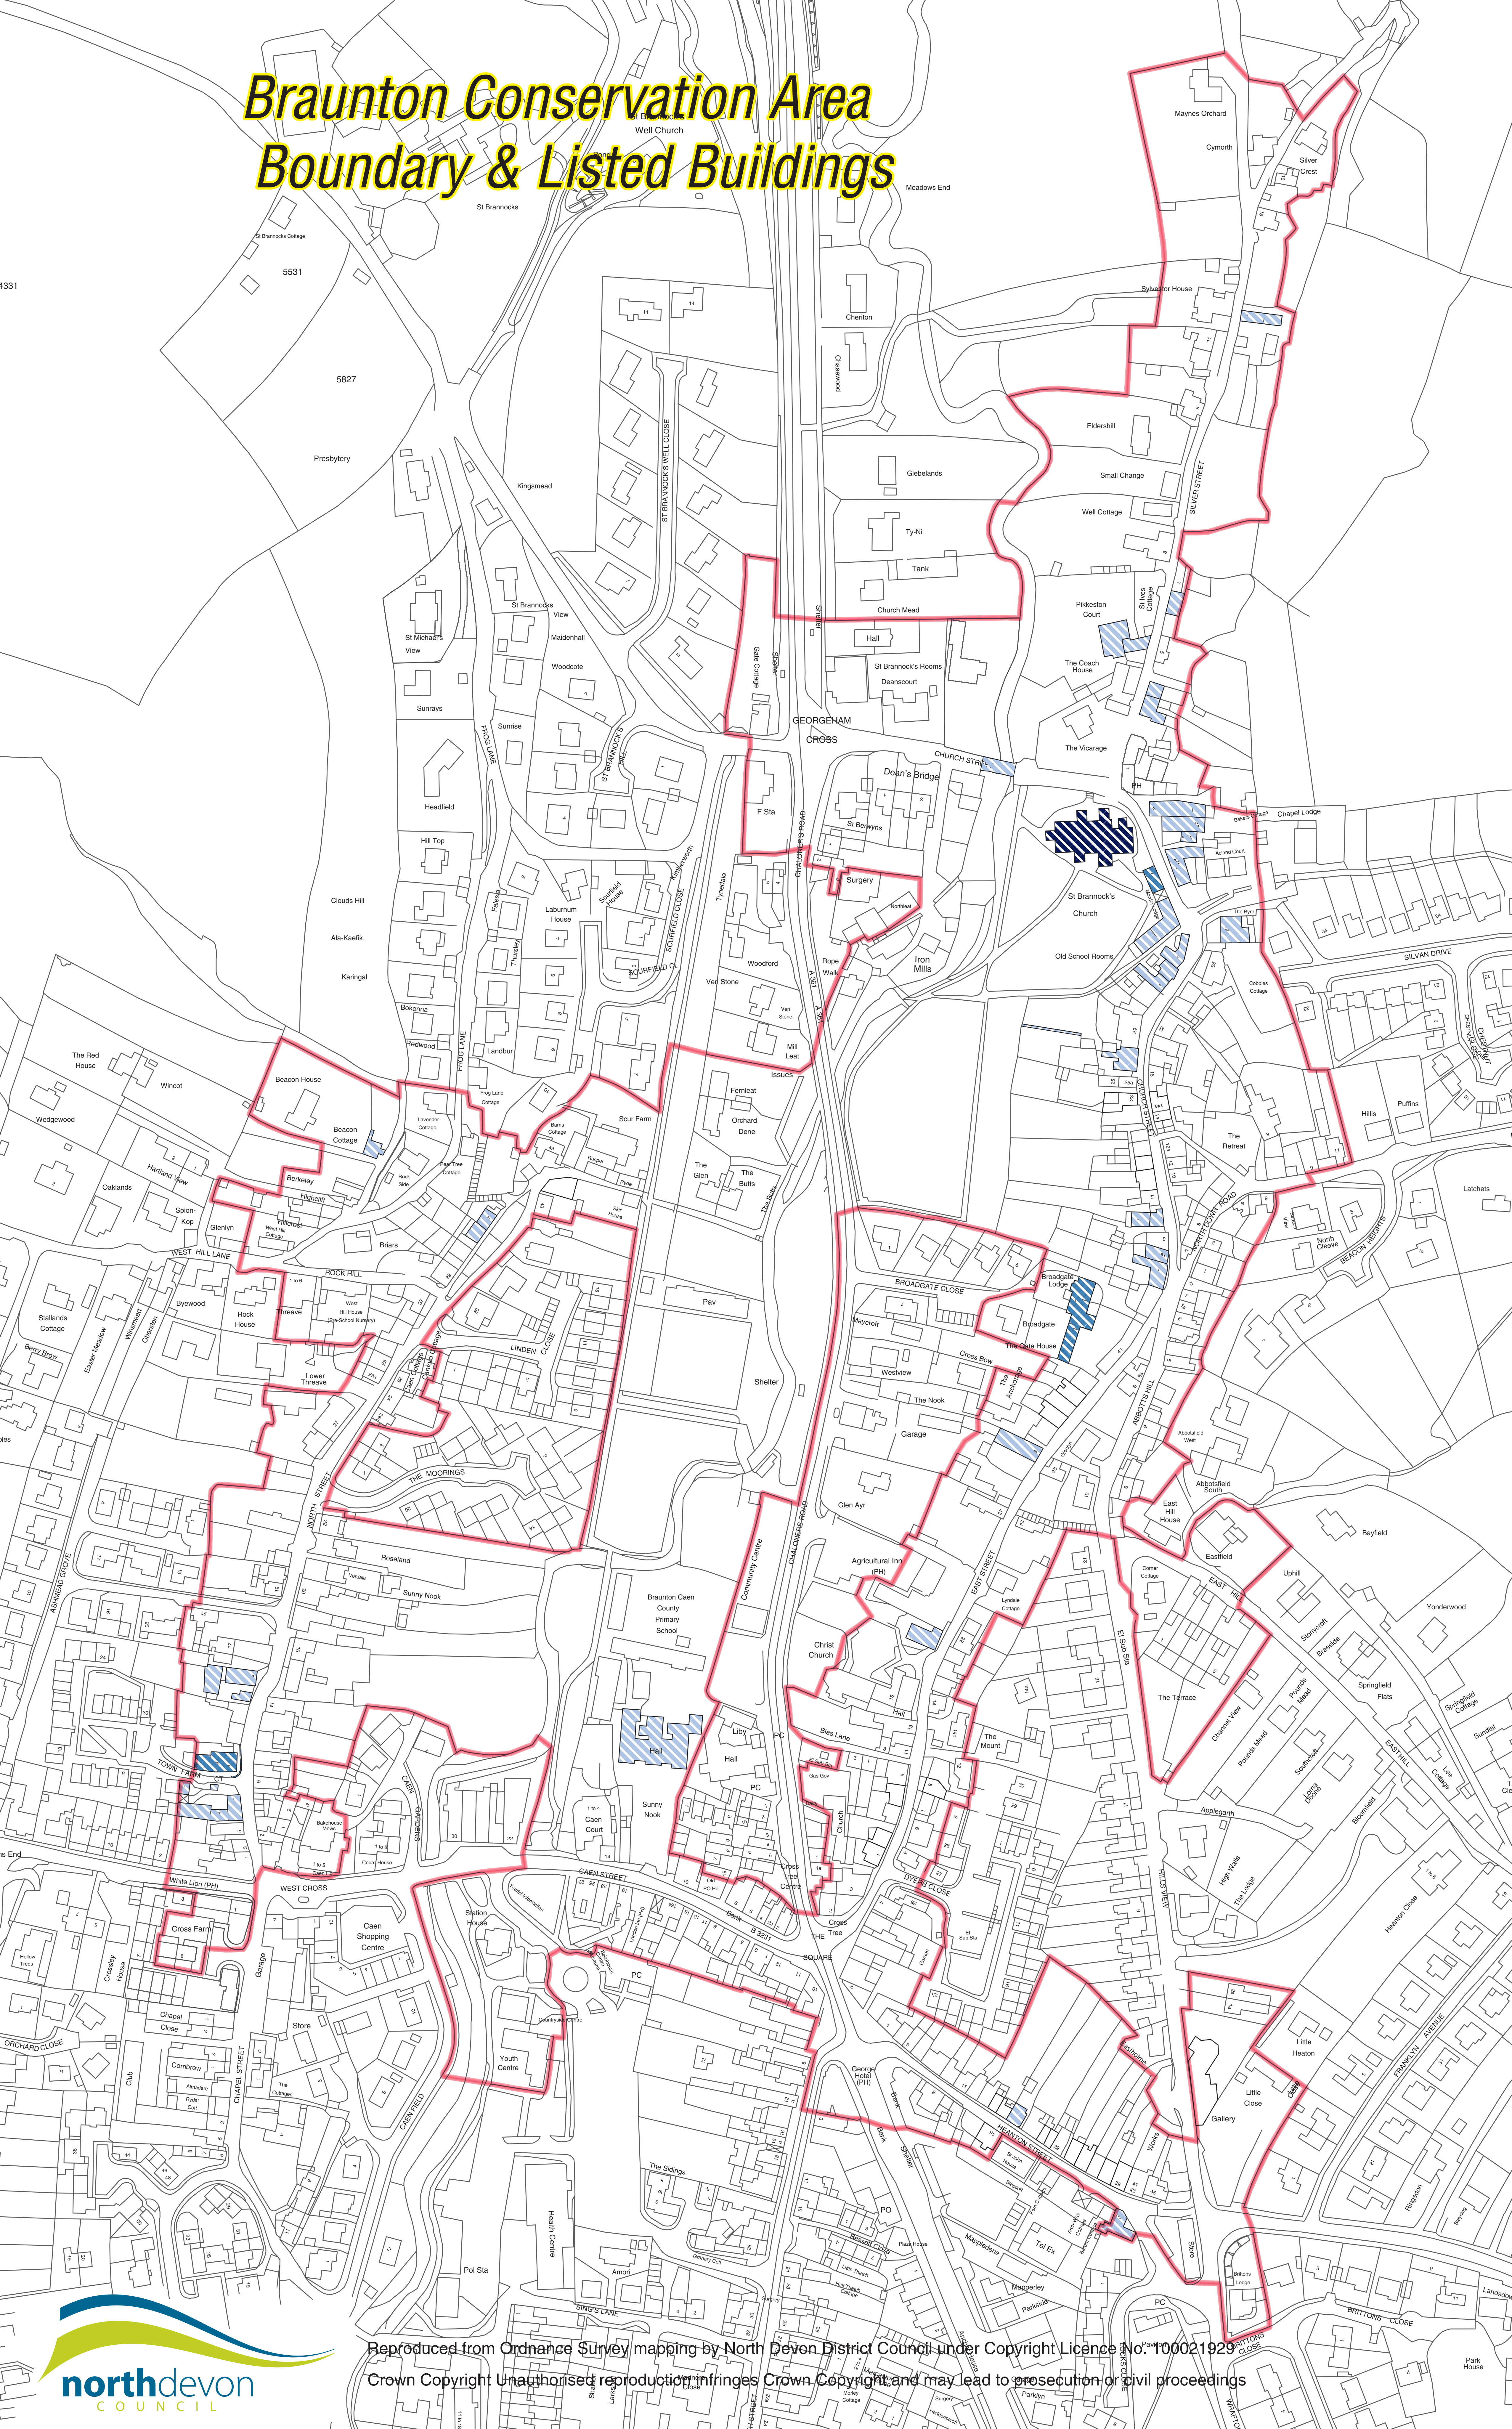

# Braunton Conservation Area Boundary & Listed Buildings

Reproduced from Ordnance Survey mapping by North Devon District Council under Copyright Licence No. 100021929  
Crown Copyright. Unauthorised reproduction infringes Crown Copyright and may lead to prosecution or civil proceedings.