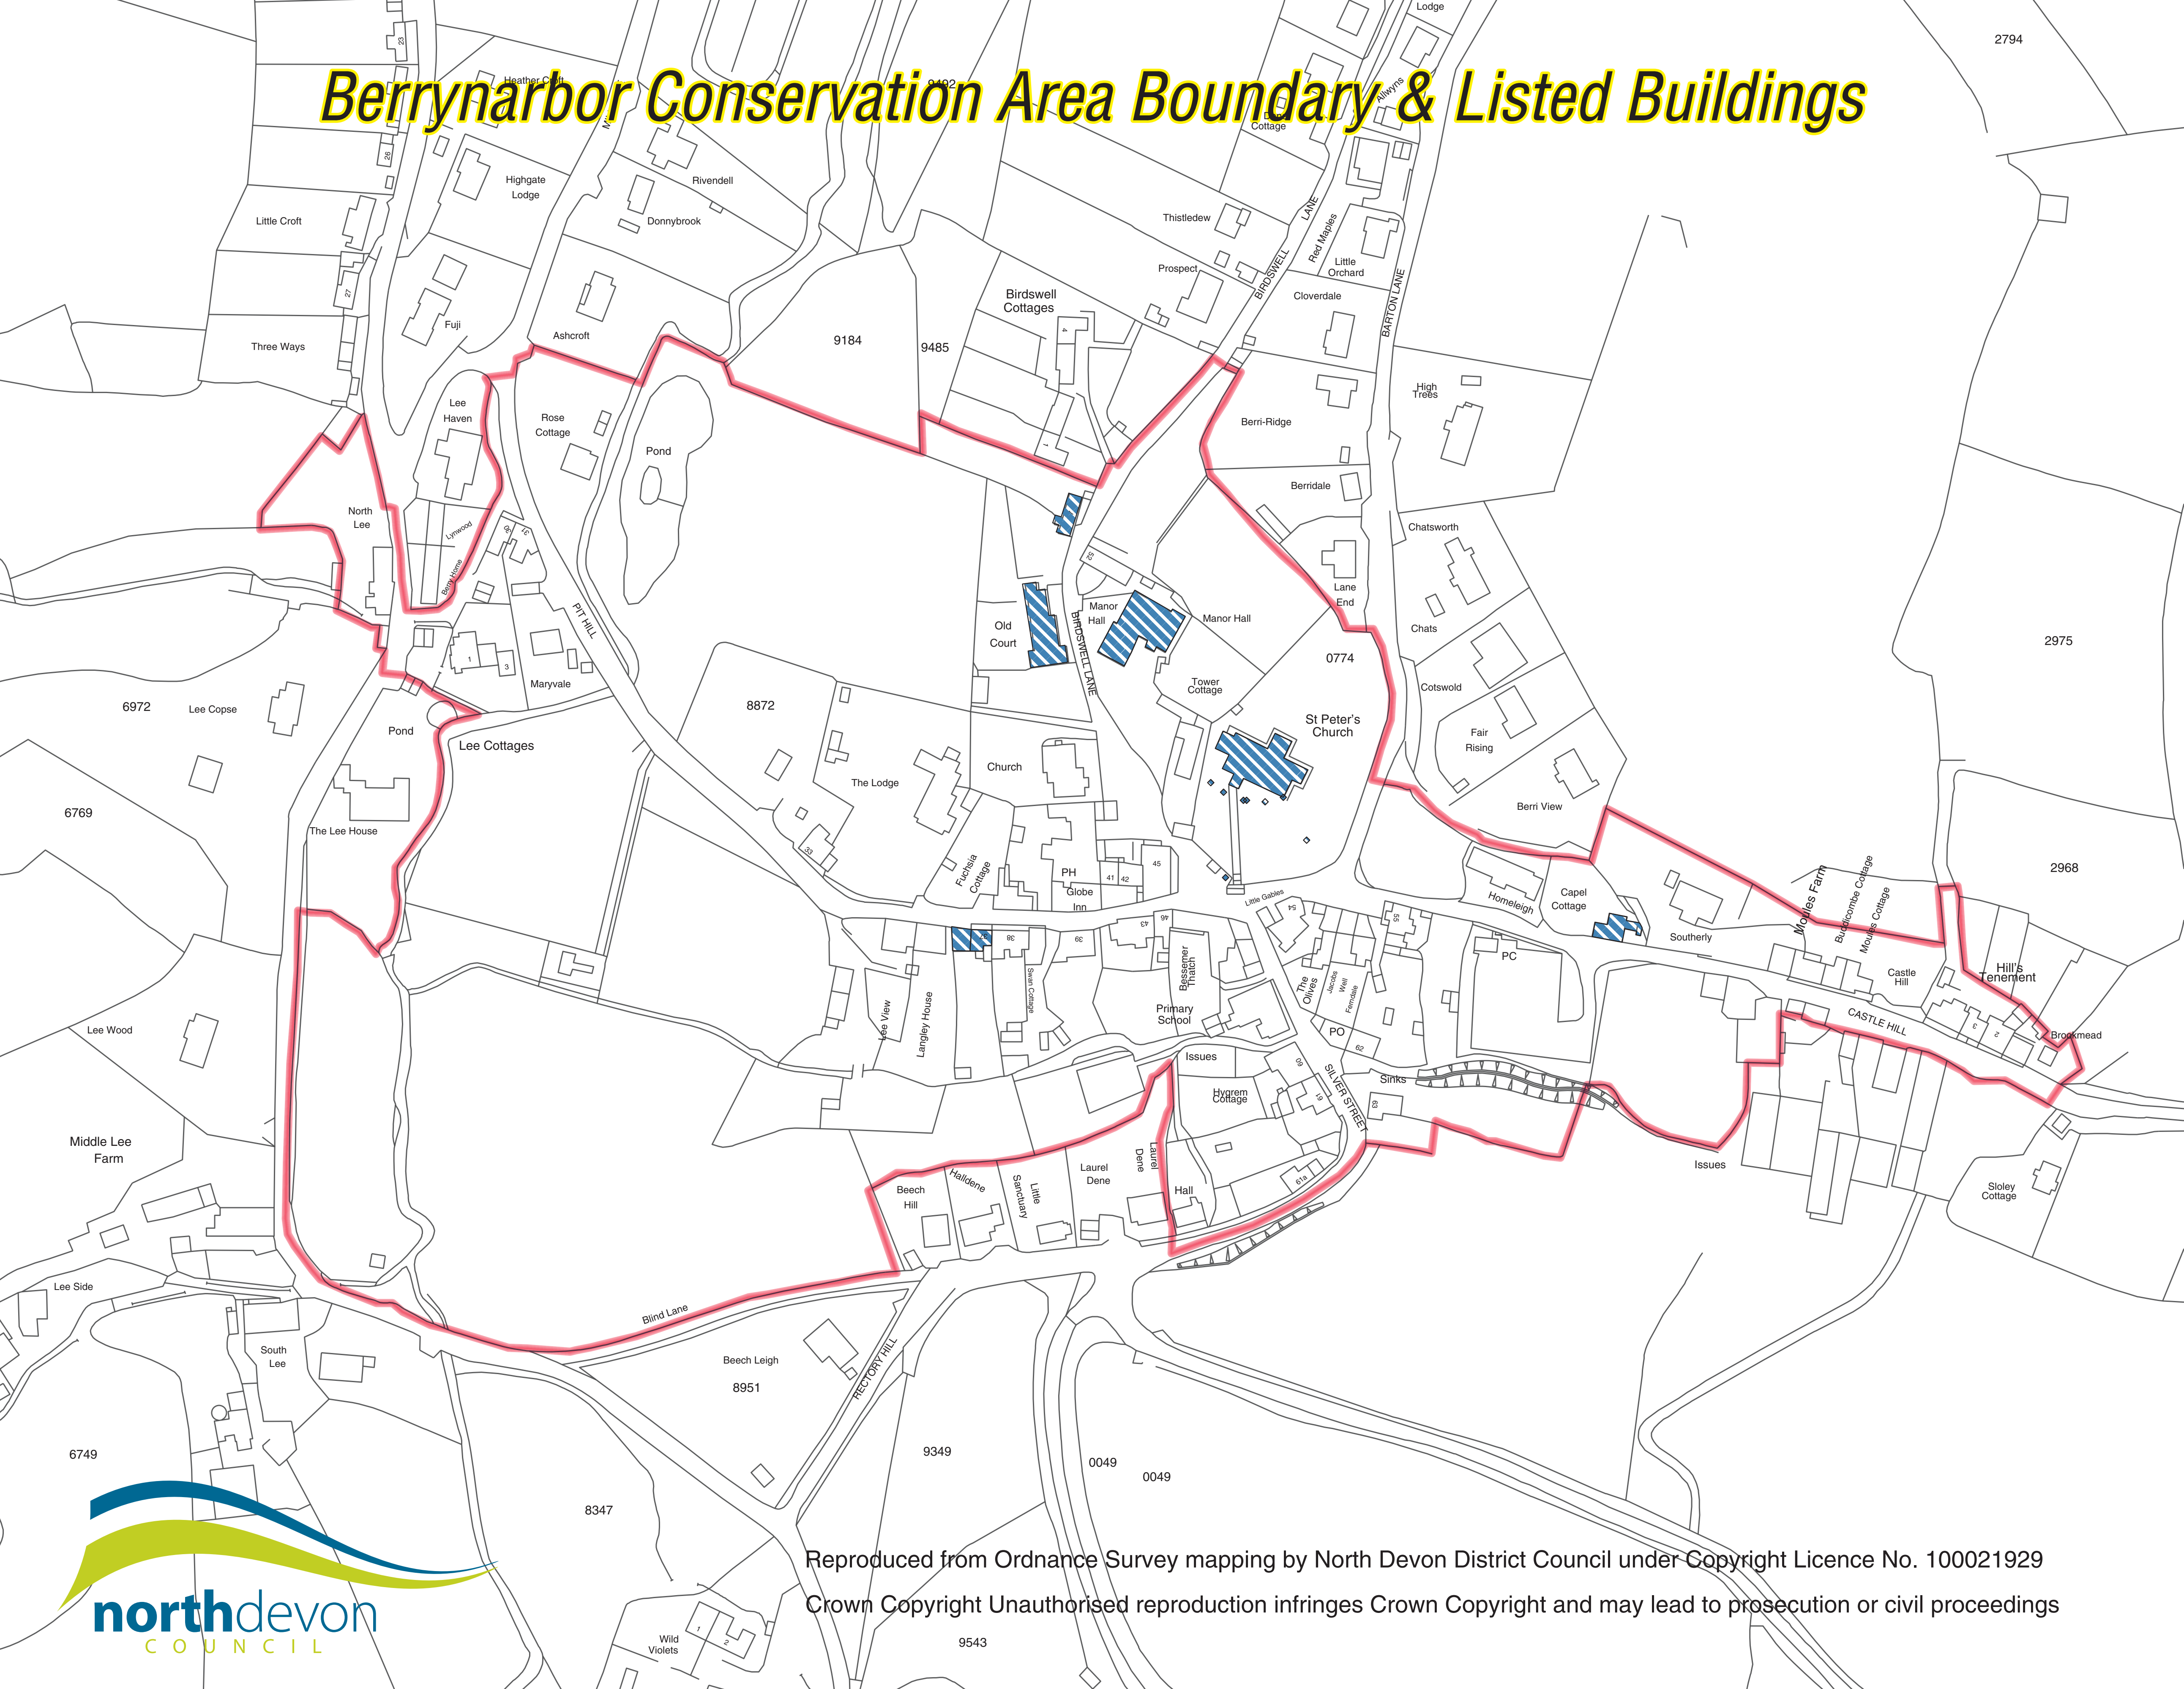

Berrynarbor Conservation Area Boundary & Listed Buildings

Reproduced from Ordnance Survey mapping by North Devon District Council under Copyright Licence No. 100021929
Crown Copyright Unauthorised reproduction infringes Crown Copyright and may lead to prosecution or civil proceedings