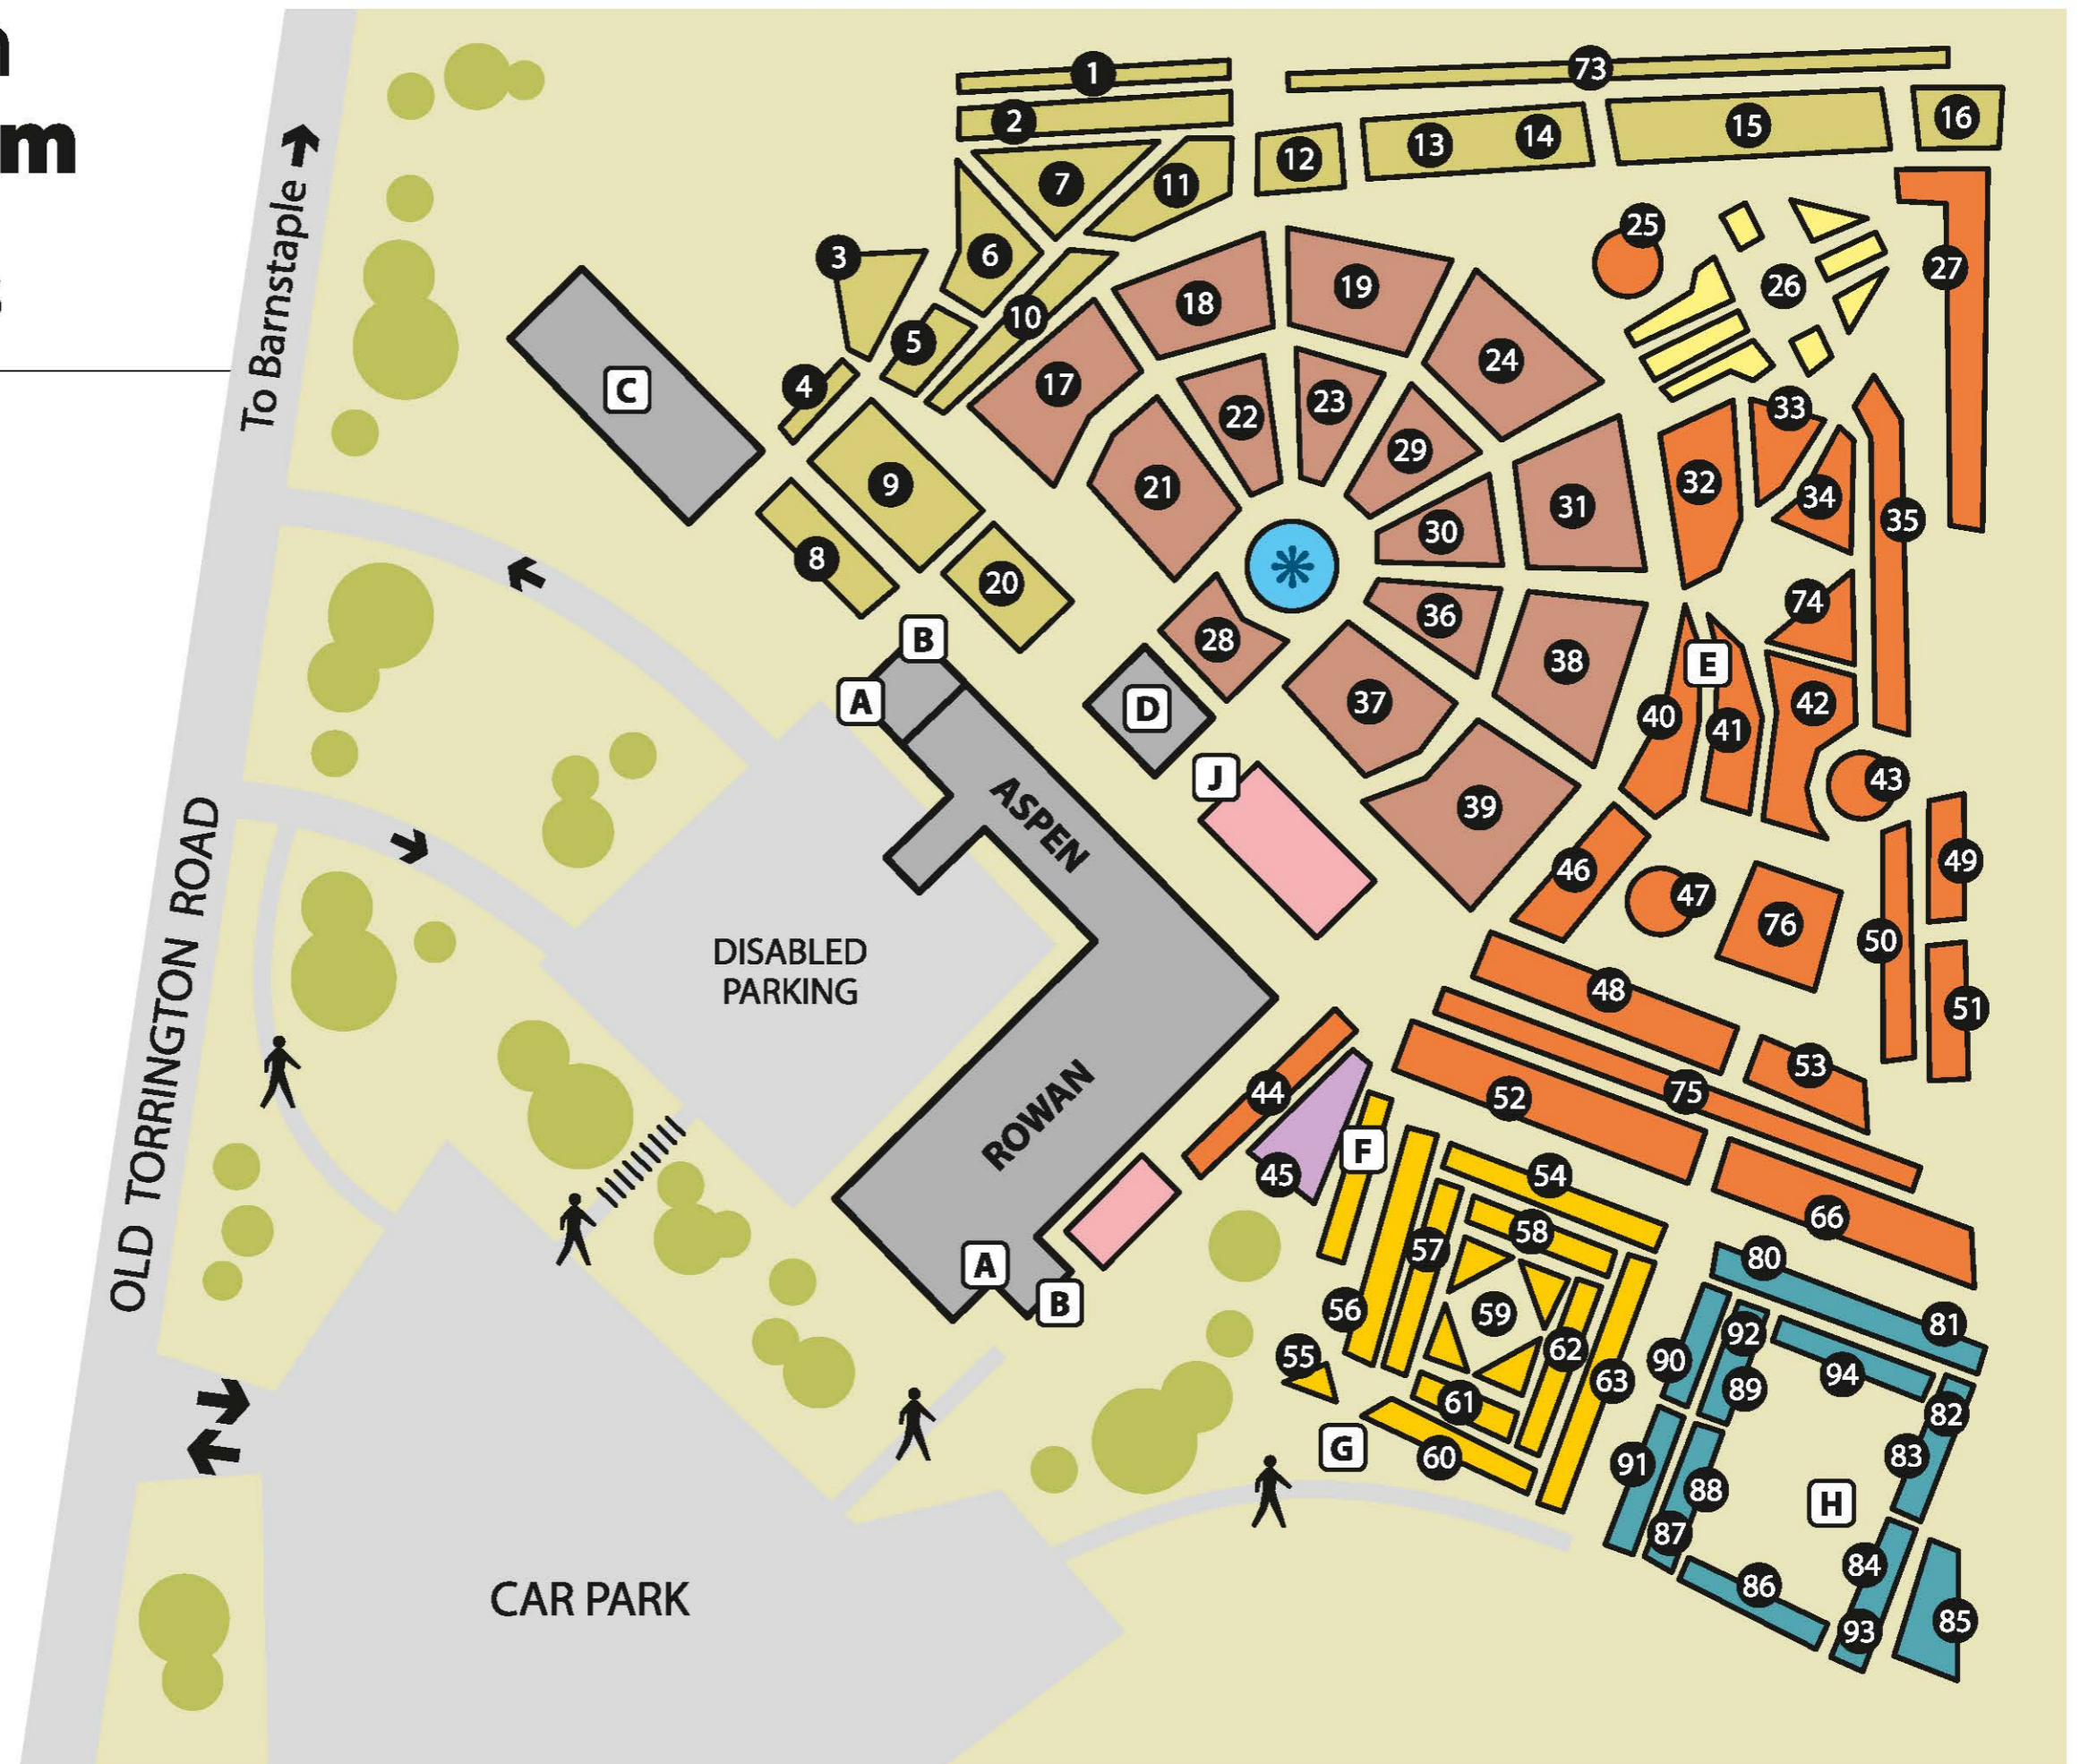

North Devon Crematorium

Map of grounds

You are here

- A Waiting Rooms
- B Toilets
- C Crematorium Office
- D Flower & Memorial Room
- E Mushrooms
- F Pear Tree Walk
- G Sanctum
- H Memorial Tower
- J Vase Blocks

Pedestrian Access

Pond

- Authors
- Children's Section
- Composers
- Painters
- Poets
- Royals
- Summer House
- Floral Tribute Areas

Postcode **EX31 3NW**

Index

COMPOSERS

Beethoven	3
Brahms	11
Chopin	20
Debussy	10
Delius	16
Elgar	8
Greig	15
Handel	4
Haydn	13
Lehar	2
Liszt	14
Mendelssohn	5
Mozart	4
Novello	6
Purcell	12
Schubert	7
Strauss	9
Wagner	1
Woodland Walk	73