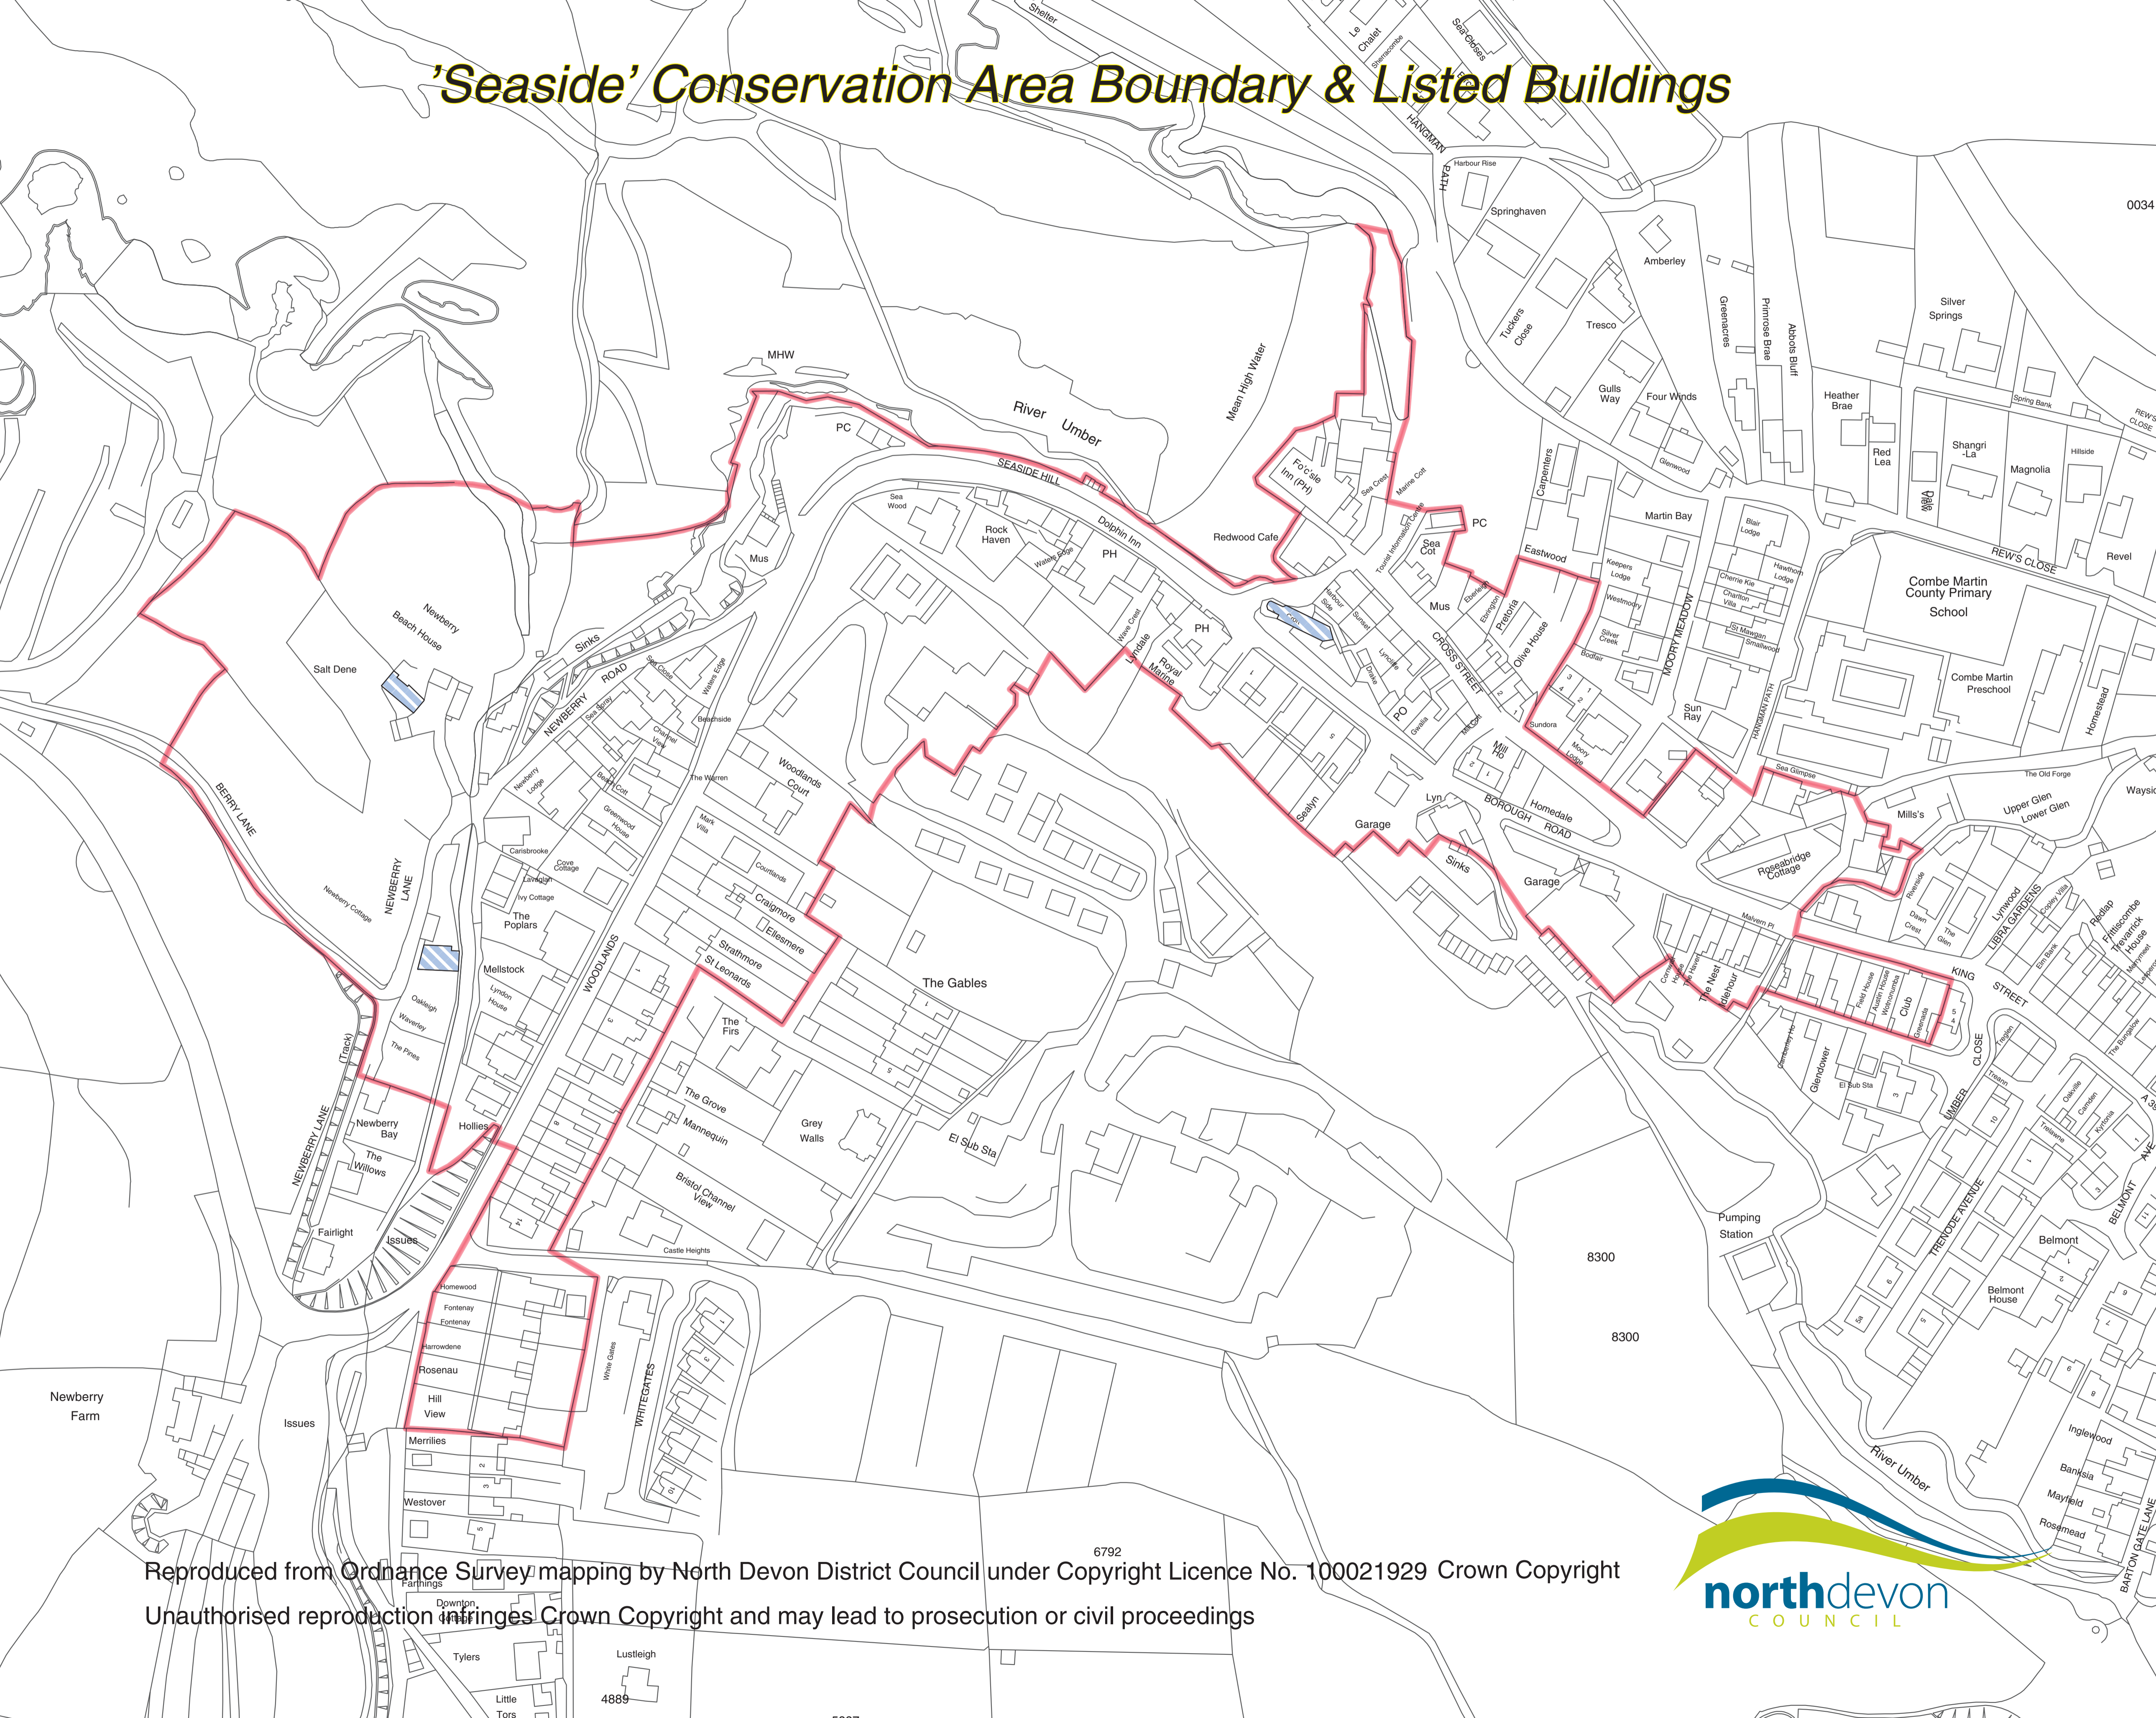

'Seaside' Conservation Area Boundary & Listed Buildings

Reproduced from Ordnance Survey mapping by North Devon District Council under Copyright Licence No. 100021929 Crown Copyright
Unauthorised reproduction infringes Crown Copyright and may lead to prosecution or civil proceedings