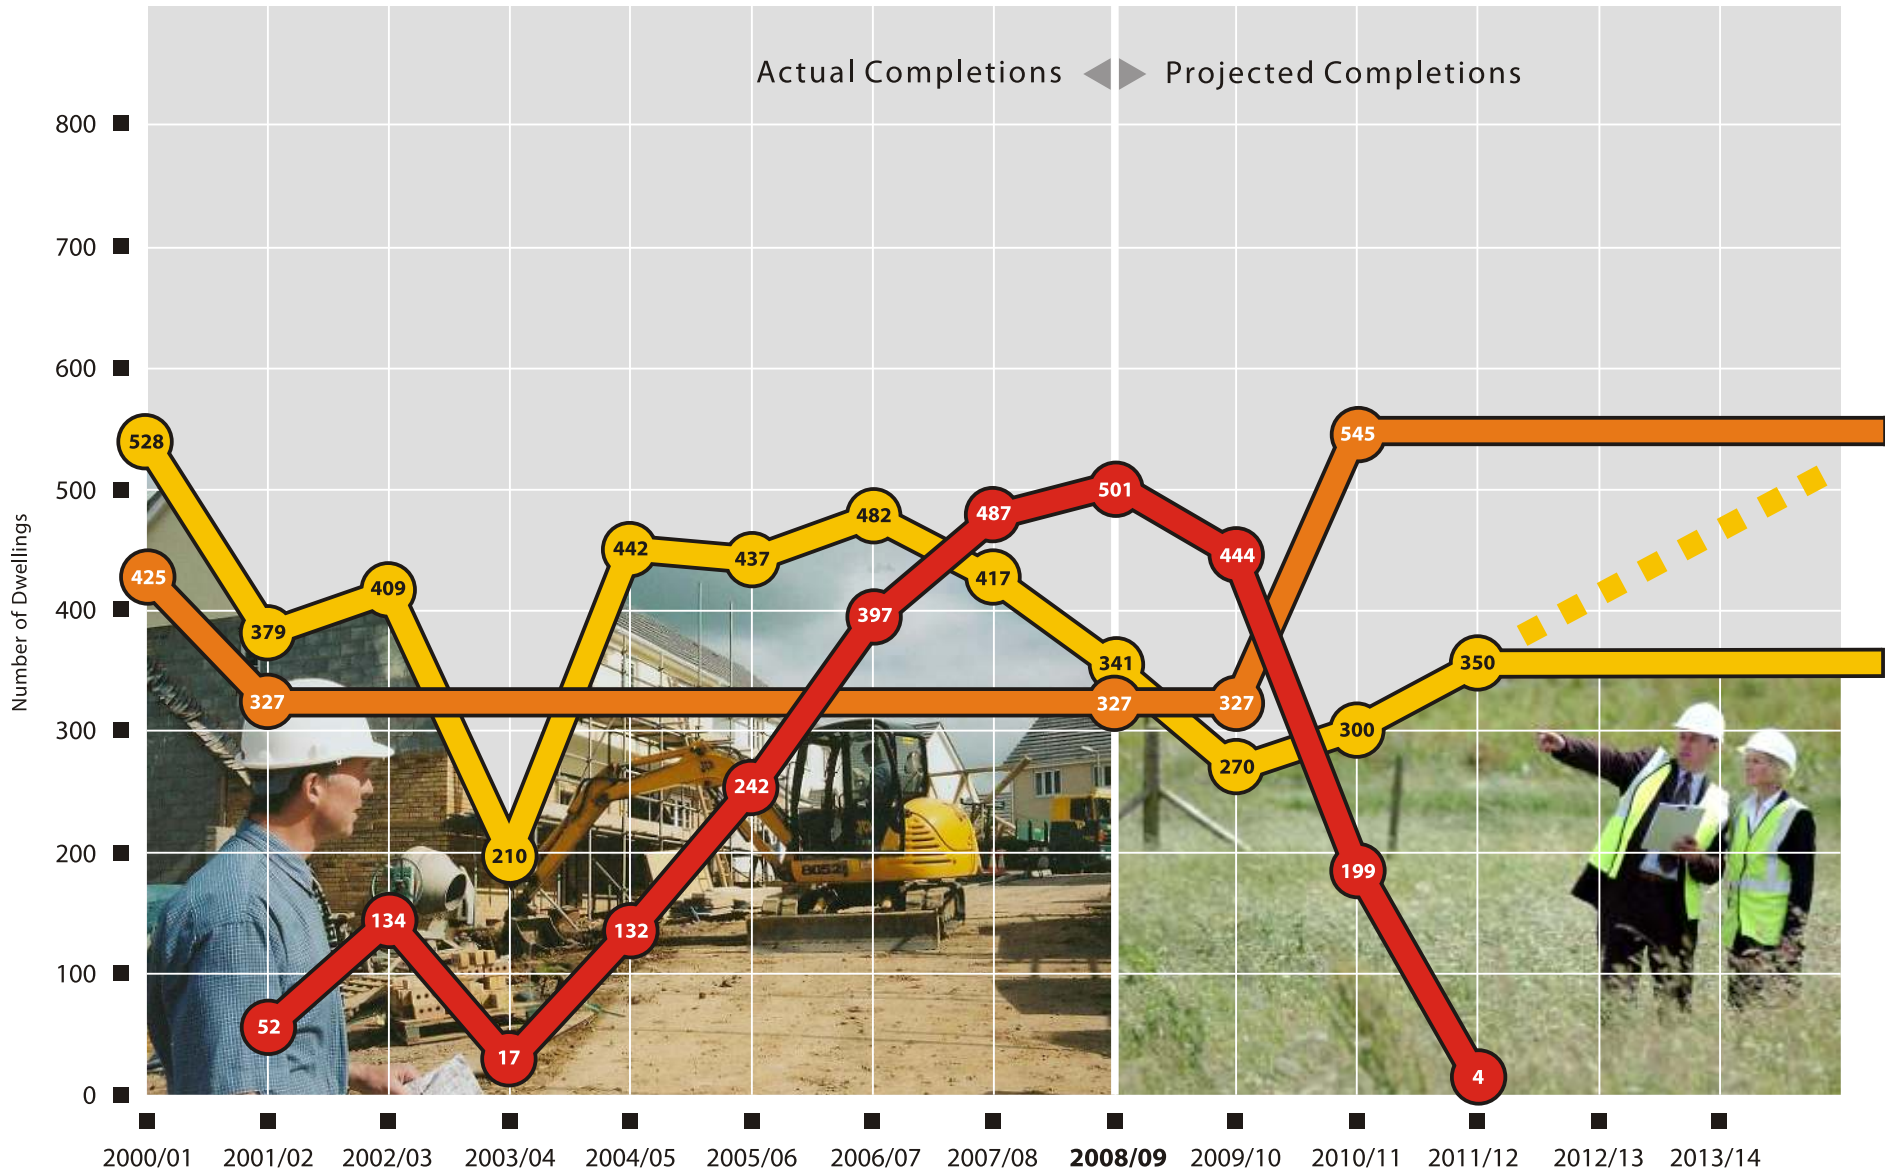

# Housing Trajectory for North Devon 2008/09

- Actual Completions
- Annualised Strategic Housing Allocation
- Provision above or below strategic housing requirement on a cumulative basis since 2001